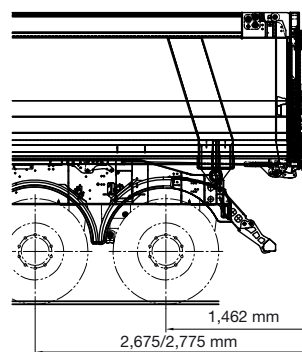

Combi-door vertical