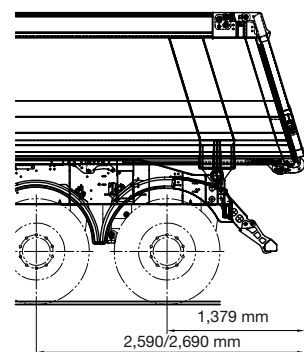

Supported hinged tailgate

*Additional fittings

All dimensions and weights are approximate. The data relate to a vehicle with base fittings without taking into consideration possible additional fittings. Issued: 13.04.2007

Trailer

Services

Technology

just more.